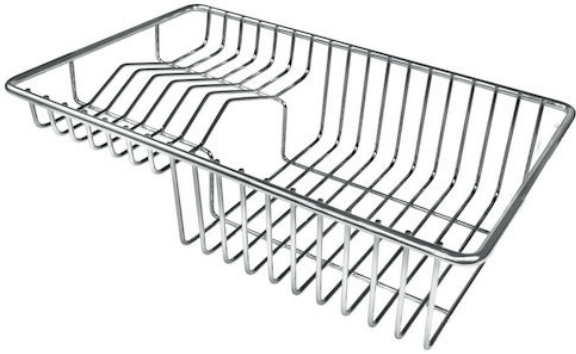

Stainless steel plate rack

Accessories e Complements

Code: 8100 303

DETAILS

Product notes

WARNING:

On several models of sinks it's only usable in combination with the accessory 8644101

Sink accessories

Plate rack

Dimensions

21,4x37,9 cm

TECHNICAL DATA

OPTIONAL ACCESSORIES

**FINALMENTE, THE TOP OUTDOOR
EXPERIENCE**